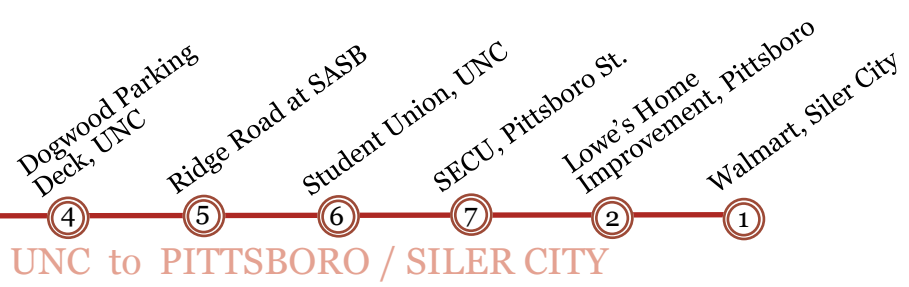

5:40 am	6:00 am	6:20 am	6:23 am	6:26 am	6:37 am	6:42 am
6:50 am	-	7:30 am	7:33 am	7:36 am	7:47am	7:52 am
-	7:10 am	7:30 am	7:33 am	7:36 am	7:47 am	7:52 am
-	7:49 am	-	8:12 am	8:15 am	8:26 am	8:32 am
-	12:30 pm	12:50 pm	12:53 pm	12:56 pm	1:07 pm	1:12 pm
-	3:20 pm	3:40 pm	3:43 pm	3:46 pm	3:57 pm	4:00 pm
-	4:28 pm	4:48 pm	4:51 pm	4:54 pm	5:05 pm	5:08 pm

6:23 am	6:26 am	6:37 am	6:42 am	7:02 am	-
7:33 am	7:36 am	7:47am	7:52 am	8:12 am	-
-	-	-	-	-	-
8:12 am	8:15 am	8:26 am	8:32 am	8:52 am	-
12:53 pm	12:56 pm	1:07 pm	1:12 pm	1:32 pm	-
3:43 pm	3:46 pm	3:57 pm	4:00 pm	4:20 pm	4:50 pm
4:51 pm	4:54 pm	5:05 pm	5:08 pm	5:28 pm	5:58 pm
5:30 pm	5:33 pm	5:44 pm	5:49 pm	6:09 pm	6:39 pm