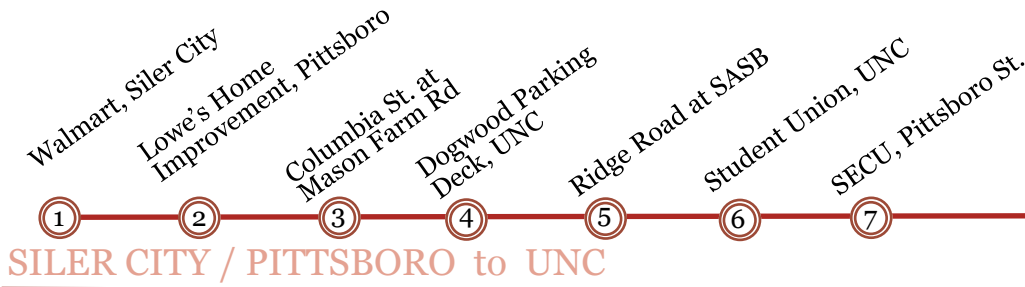

# Chatham Transit

## CT EXPRESS

Siler City → Pittsboro  
↙ Chapel Hill ←

Providing public transportation  
for Chatham County residents

[www.chathamtransit.org](http://www.chathamtransit.org)

**Operates Monday – Friday**

**Fare: \$3.00 each way**  
 Pay your fare upon boarding with fare card or cash (driver cannot make change).

---

**Ride Free with a CTN Pass**  
 through UNC's Commuter Alternative Program (CAP).  
 Visit [cap.unc.edu](http://cap.unc.edu).

---

**No Service**  
 New Year's, MLK Day, Good Friday, Memorial Day, 4th of July, Labor Day, Thanksgiving, Christmas