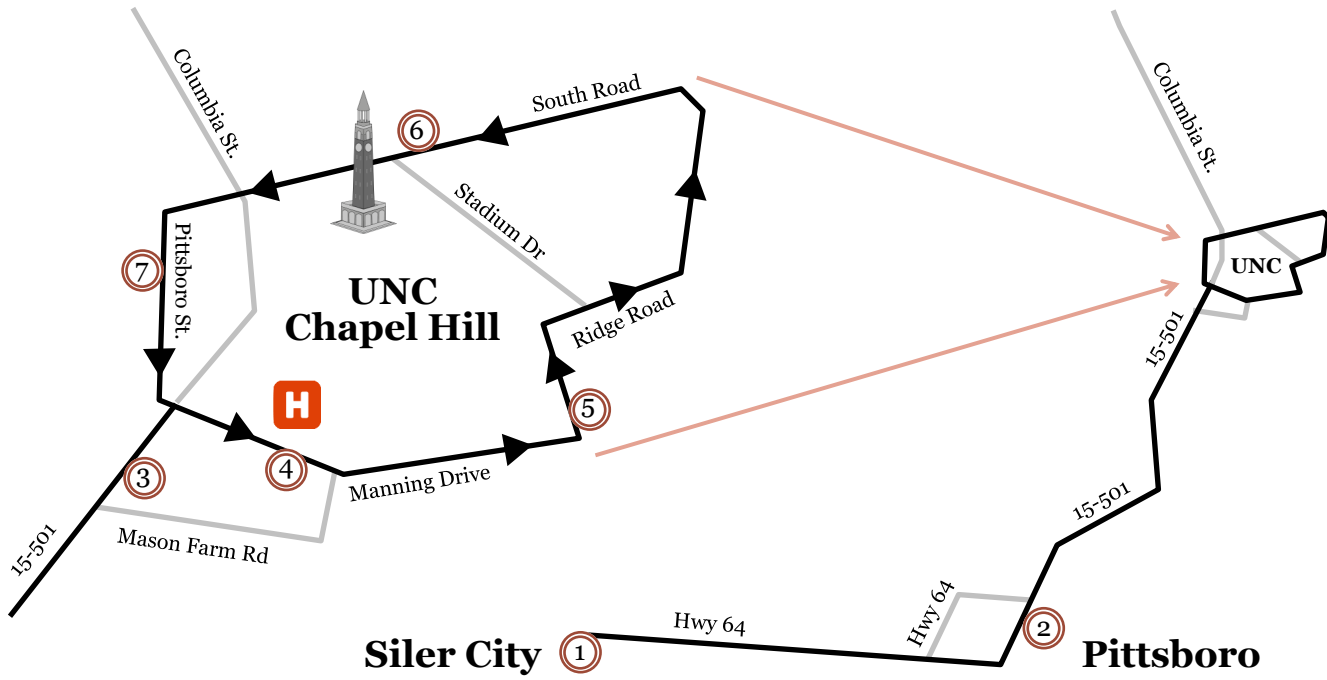

Operates Monday – Friday

Fare: $3.00 each way
Pay your fare upon boarding with fare card or cash (driver cannot make change).

Ride Free with a CTN Pass
through UNC’s Commuter Alternative Program.
More information at cap.unc.edu.

No Service on Holidays*
New Year’s Day, MLK Day, Good Friday, Memorial Day, 4th of July, Labor Day, Thanksgiving and Christmas Holidays

* Follow Chatham Transit Network on Facebook