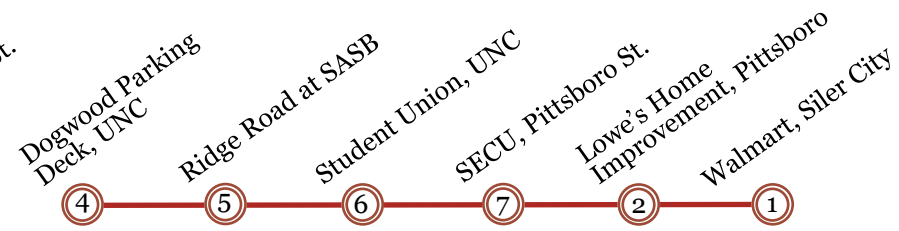

CHATHAM → UNC

5:40am	6:00 am	6:20 am	6:23 am	6:26 am	6:37 am	6:42 am
6:45am	7:10 am	7:30 am	7:33 am	7:36 am	7:47 am	7:52 am
-	7:49 am	-	8:12 am	8:15 am	8:26 am	8:32 am
-	12:30 pm	12:50 pm	12:53 pm	12:56 pm	1:07 pm	1:12 pm
-	3:20 pm	3:40 pm	3:43 pm	3:46 pm	3:57 pm	4:00 pm
-	4:28 pm	4:48 pm	4:51 pm	4:54 pm	5:05 pm	5:08 pm
-	-	-	-	-	-	-

UNC → CHATHAM

6:23 am	6:26 am	6:37 am	6:42 am	7:02 am	-
7:33 am	7:36 am	7:47 am	7:52 am	8:12 am	-
8:12 am	8:15 am	8:26 am	8:32 am	8:52 am	-
12:53 pm	12:56 pm	1:07 pm	1:12 pm	1:32 pm	1:55 pm
3:43 pm	3:46 pm	3:57 pm	4:00 pm	4:20 pm	4:50 pm
4:51 pm	4:54 pm	5:05 pm	5:08 pm	5:28 pm	5:58 pm
5:30 pm	5:33 pm	5:44 pm	5:49 pm	6:09 pm	6:39 pm